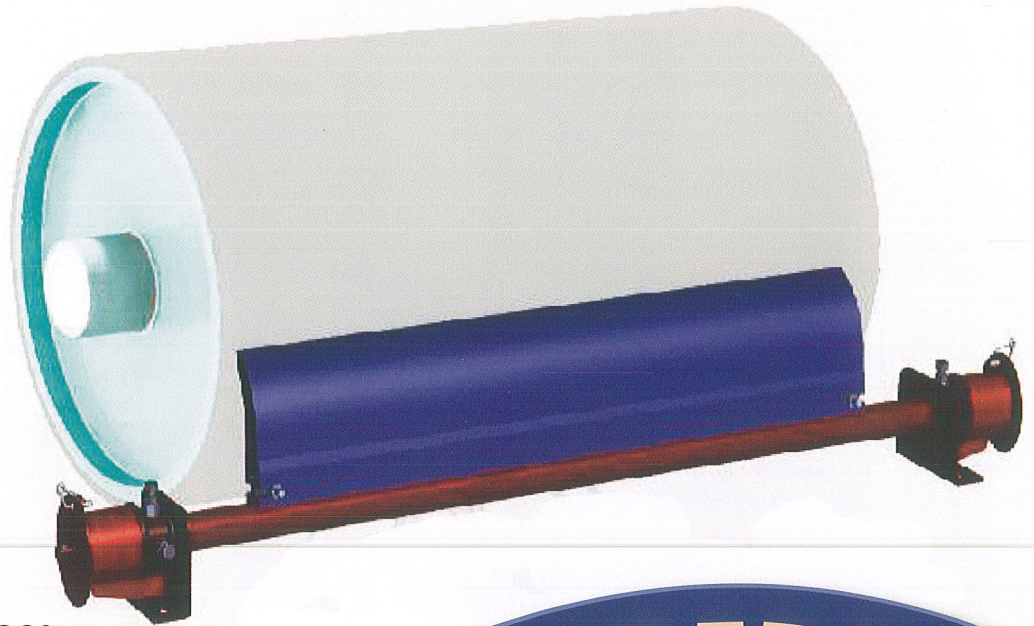

TR1R Primary Belt Cleaner

- ◆ Integrated Blade
- ◆ Very Competitive Prices
- ◆ Effective Cleaning Performance
- ◆ Interchangeable with All Major Manufacturers
- ◆ Light Weight & Easy to Move
- ◆ Simple Installation & Maintenance

Torsion Arm Mounting Apparatus